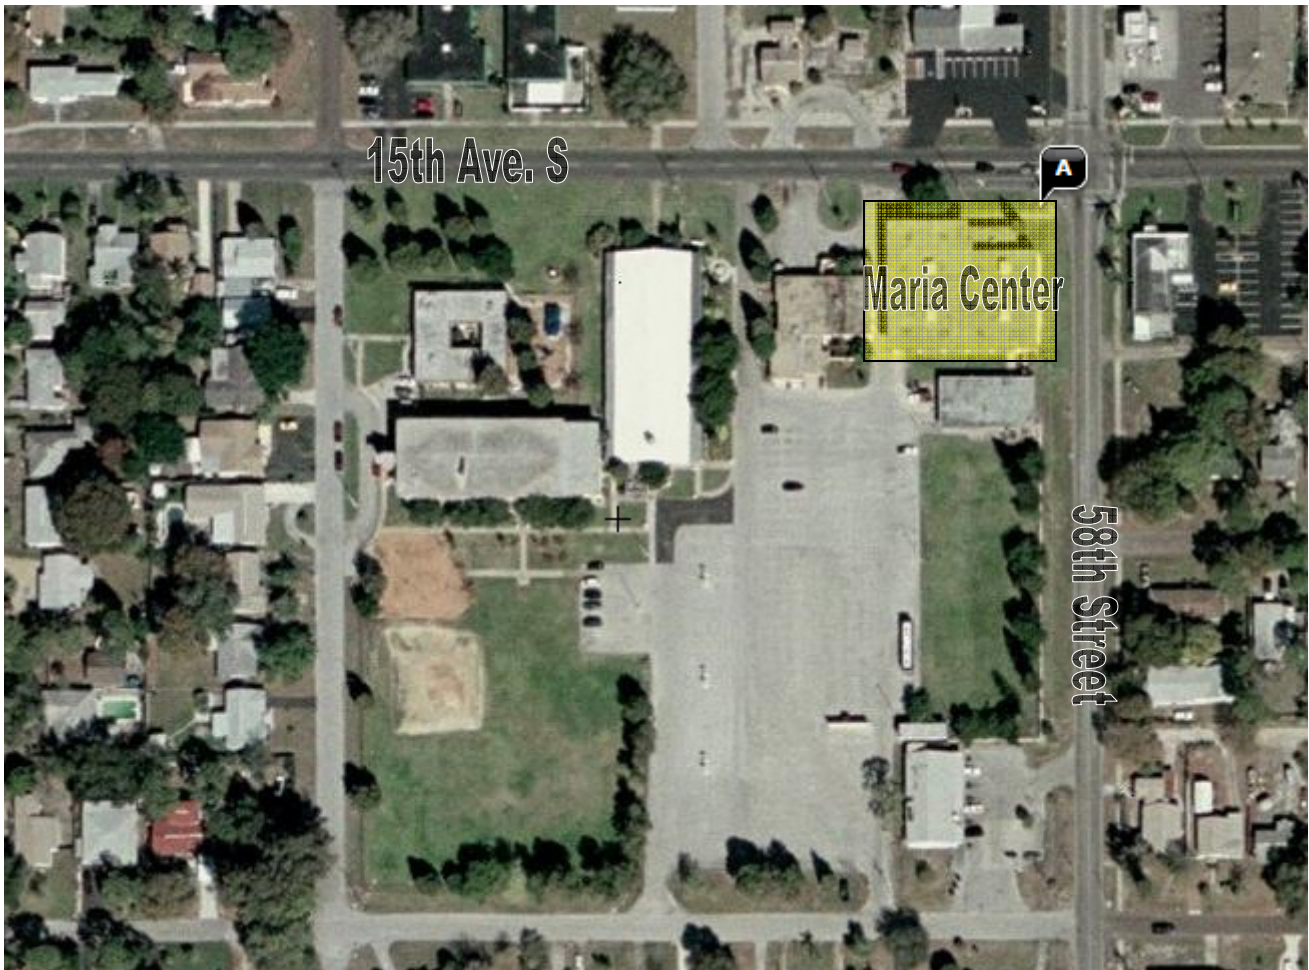

**Maria Center
Holy Name of Jesus Catholic Church
5800 15th Avenue S.
Gulfport FL. 33707**

From Clearwater
South to Tyrone Blvd, St. Petersburg
Tyrone East to 5th Ave N
Left (East) onto 5th Ave to 58th Street
Right (South) onto 58th to 15th Ave South
Holy Name of Jesus Catholic Church on right
Maria Center on corner of intersection.

From Tampa
I-275 south into St. Petersburg
Exit - 22th Avenue South (not far past Tropicana Field)
Right (West) onto 22th Ave to 15th Ave South
Right (North) onto 15th Ave to 58th Street
Holy Name of Jesus Catholic Church on left
Maria Center on corner of intersection.